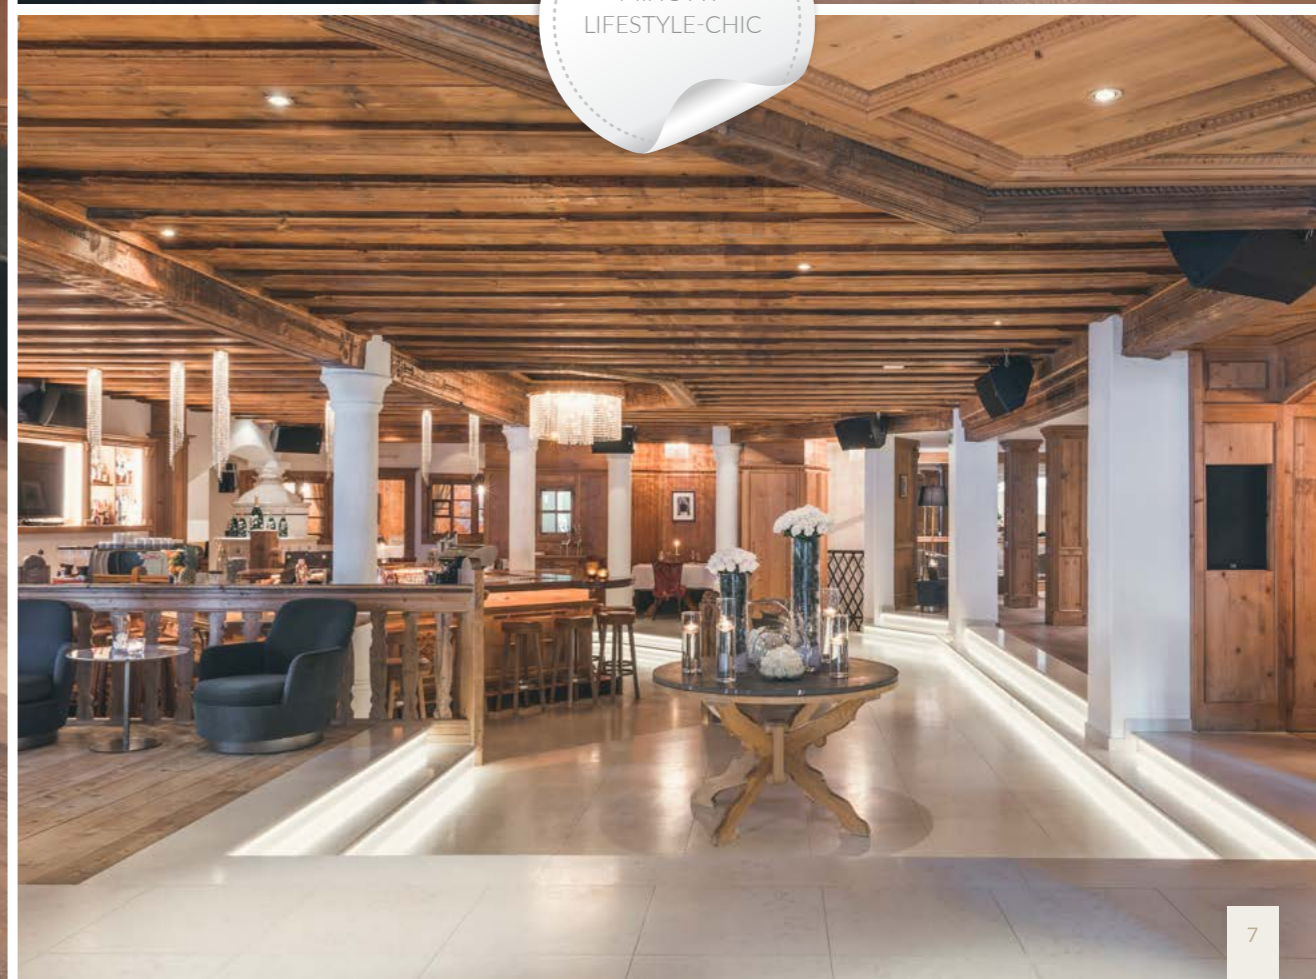

MINOTTI-
LIFESTYLE-CHIC